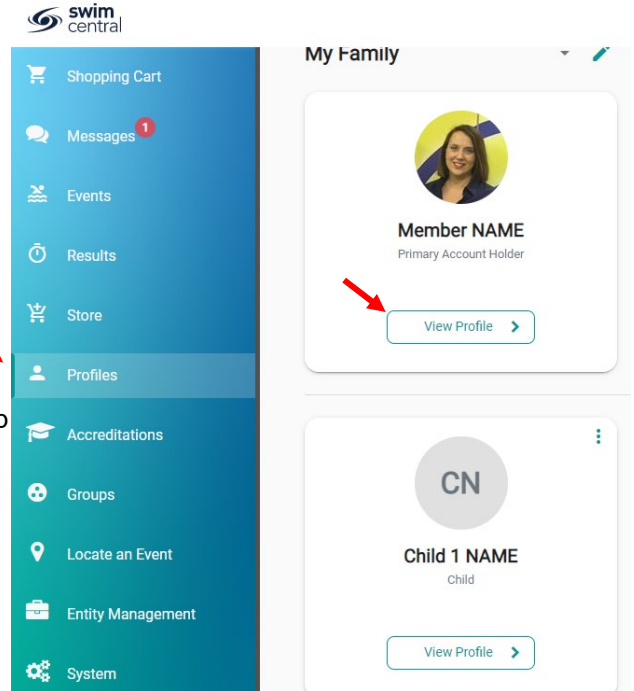

HOW TO VIEW MY DIGITAL MEMBERSHIP CARD

Login to Swim Central and **Unlock** your individual profile.

Select **Profiles** from the navigation panel

Select **View Profile** to see the selected persons digital membership