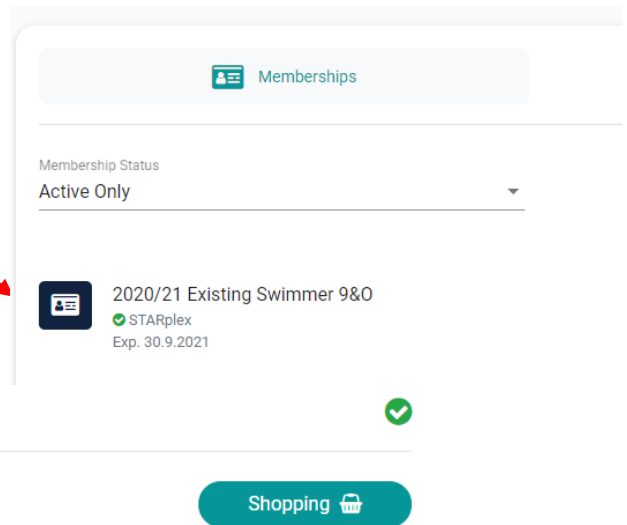

HOW TO VIEW MY DIGITAL MEMBERSHIP CARD

Login to Swim Central and **Unlock** your individual profile.

Select **Profiles** from the navigation panel

Select **View Profile** to see the selected persons digital membership

Membership Status – Select **Active Only**

Select the membership to view **Digital membership card & Accreditations**

2020/21 Existing Swimmer 9&O